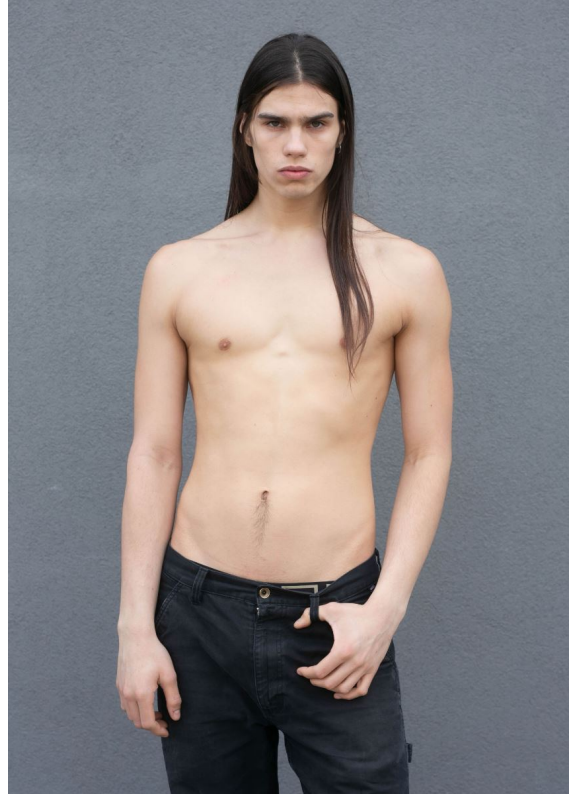

# DANILO STOSKOVIC

HEIGHT 187 - 6' 1.5"

CHEST 97 - 38"

WAIST 82 - 32"

HIPS 97 - 38"

SHOES 46 - 14.5

HAIR COLOR BROWN, CASTANI EYES GREY-GREEN, VERDE GRIGIO