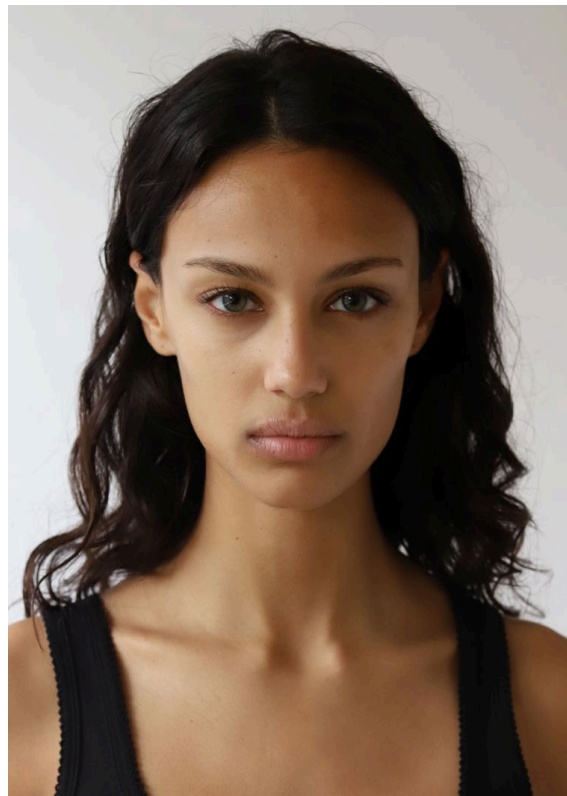

ALYSON DUBEY

HEIGHT 172 - 5' 7.5"

BUST 79 - 31"

WAIST 60 - 23" 1/2

HIPS 86 - 34"

SHOES 39 - 7.5

HAIR COLOR **BLACK, NERI** EYES **GREEN, VERDI**